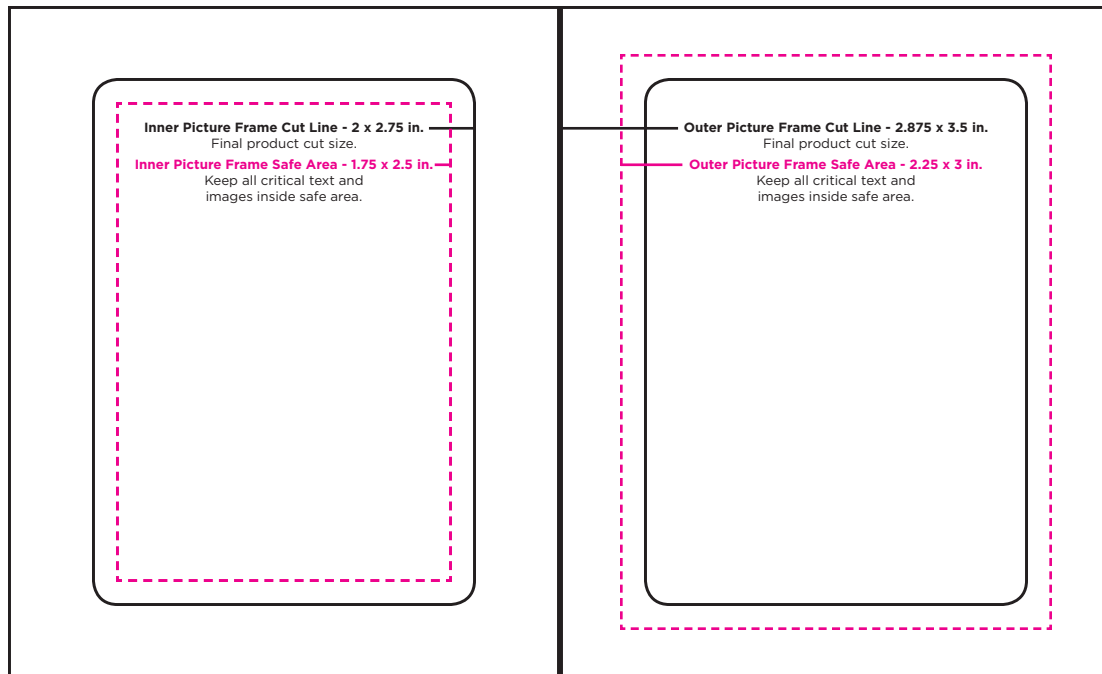

# 7.375" x 5" Horizontal Picture Frame Magnet Layout Specifications

Applies to: PM5073-CUSH

## ACCEPTABLE FILE FORMATS:

PDF, EPS, AI, TIFF, PSD, JPG, PNG, IDML

**Inner Picture Frame Cut Line - 2 x 2.75 in.**

Final product cut size.

**Inner Picture Frame Safe Area - 1.75 x 2.5 in.**

Keep all critical text and images inside safe area.

**Outer Picture Frame Cut Line - 2.875 x 3.5 in.**

Final product cut size.

**Outer Picture Frame Safe Area - 2.25 x 3 in.**

Keep all critical text and images inside safe area.

**Bleed Area - 7.625 x 5.25 in.**

Elements touching cut line must extend to bleed.

**Cut Line - 7.375 x 5 in.**

Final product cut size.

**Safe Area - 7.125 x 4.75 in.**

Keep all critical text and images inside safe area.